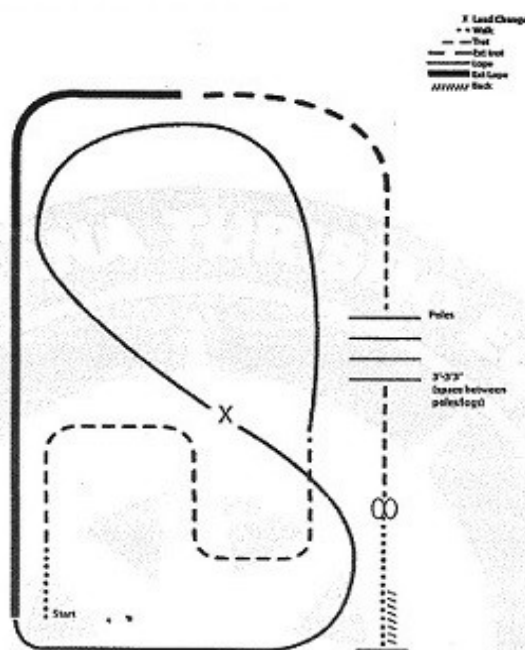

FITETREC - ANTE

Finale Nazionale Performance

RANCH RIDING

PATTERN #2

PRINCIPIANTI A1 YOUTH - A1 AMATEUR
NOVICE YOUTH -- NOVICE AMATEUR

1. Walk
2. Trot
3. Extended trot
4. Left lead lope
5. Stop, 1 ½ turn right
6. Extended lope
7. Collect to working lope-right lead
8. Change leads (simple or flying)
9. Walk
10. Walk over logs
11. Trot
12. Extended trot
13. Stop and back

1. Passo
2. Trotto
3. Trotto allungato
4. Galoppo sinistro
5. Stop, 1 e 1/2 a destra
6. Galoppo allungato
7. Riunione, galoppo normale
8. Cambio galoppo semplice o al volo
9. Passo
10. Passo sopra i pali
11. Trotto
12. Trotto allungato
13. Stop + back

FITETREC - ANTE

Finale Nazionale Performance

RANCH RIDING

PATTERN # 3

YOUTH - AMATEUR

Casale sul Sile (TV) 10-11-12 Novembre 2017

FITETREC - ANTE *Finale Nazionale Performance* ***RANCH RIDING*** ***PATTERN # 4*** ***OPEN -- SELECT***

1. Walk
2. Trot serpentine
3. Lope left lead around the end of the arena and then diagonally across the arena
4. Change leads (simple or flying) and
5. Lope on the right lead around end of the arena
6. Extend lope on the straight away and around corner to the center of the arena
7. Extend trot around corner of the arena
8. Collect to a trot
9. Trot over poles
10. Stop, do 360 degree turn each direction (either direction 1st) (L-R or R-L)
11. Walk, stop and back