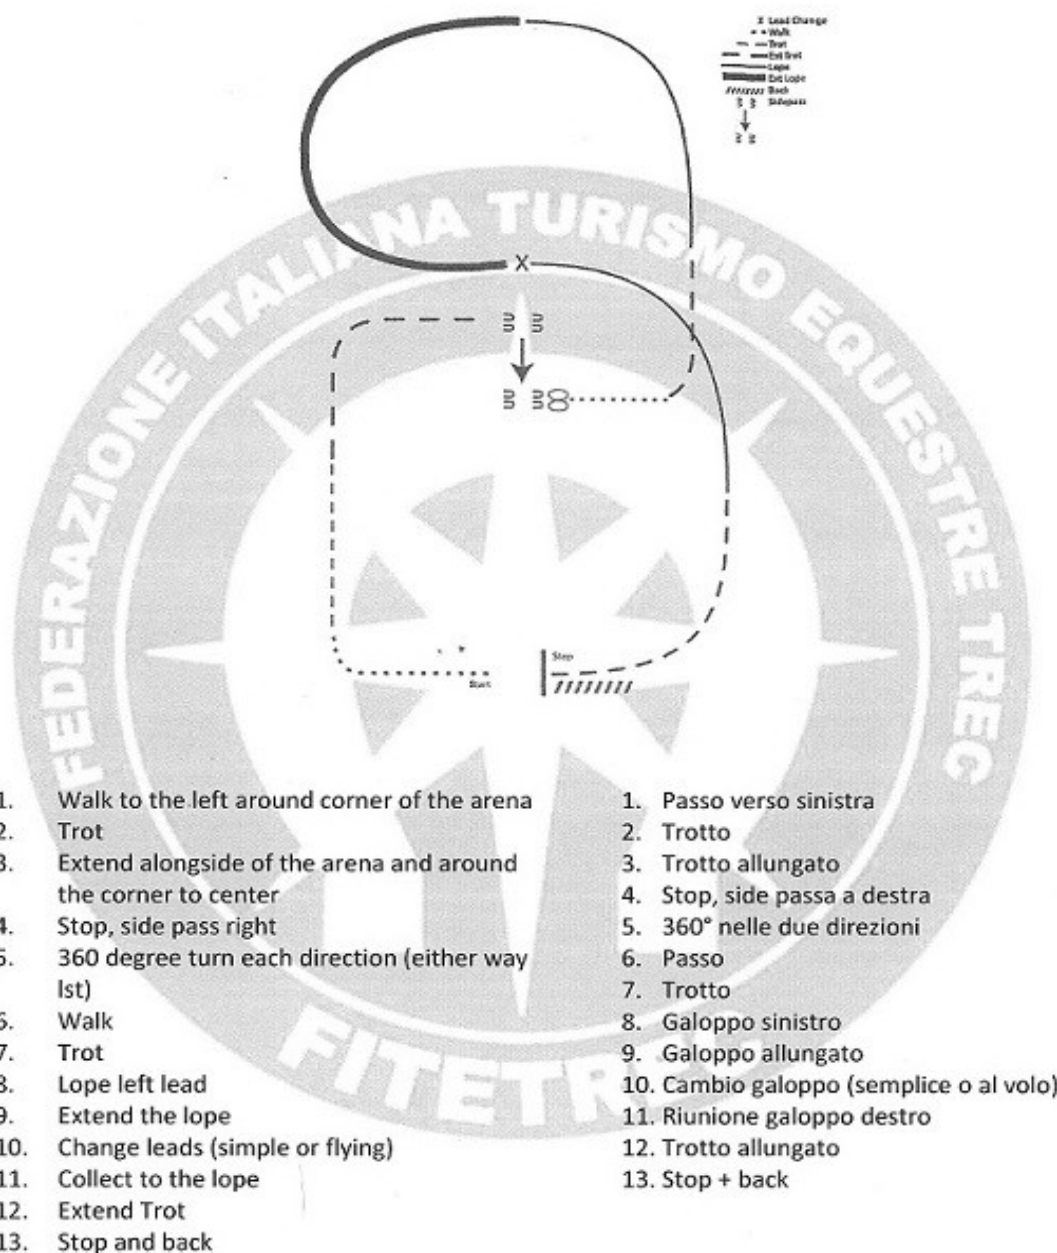

FITETREC - ANTE

Finale Nazionale Performance

RANCH RIDING

PATTERN #2

PRINCIPIANTI A1 YOUTH - A1 AMATEUR
NOVICE YOUTH -- NOVICE AMATEUR

1. Walk
2. Trot
3. Extended trot
4. Left lead lope
5. Stop, 1 ½ turn right
6. Extended lope
7. Collect to working lope-right lead
8. Change leads (simple or flying)
9. Walk
10. Walk over logs
11. Trot
12. Extended trot
13. Stop and back

1. Passo
2. Trotto
3. Trotto allungato
4. Galoppo sinistro
5. Stop, 1 e 1/2 a destra
6. Galoppo allungato
7. Riunione, galoppo normale
8. Cambio galoppo semplice o al volo
9. Passo
10. Passo sopra i pali
11. Trotto
12. Trotto allungato
13. Stop + back

FITETREC - ANTE

Finale Nazionale Performance

RANCH RIDING

PATTERN # 3

YOUTH - AMATEUR

Casale sul Sile (TV) 10-11-12 Novembre 2017

FITETREC - ANTE *Finale Nazionale Performance* ***RANCH RIDING*** ***PATTERN # 4*** ***OPEN -- SELECT***

1. Walk
2. Trot serpentine
3. Lope left lead around the end of the arena and then diagonally across the arena
4. Change leads (simple or flying) and
5. Lope on the right lead around end of the arena
6. Extend lope on the straight away and around corner to the center of the arena
7. Extend trot around corner of the arena
8. Collect to a trot
9. Trot over poles
10. Stop, do 360 degree turn each direction (either direction 1st) (L-R or R-L)
11. Walk, stop and back