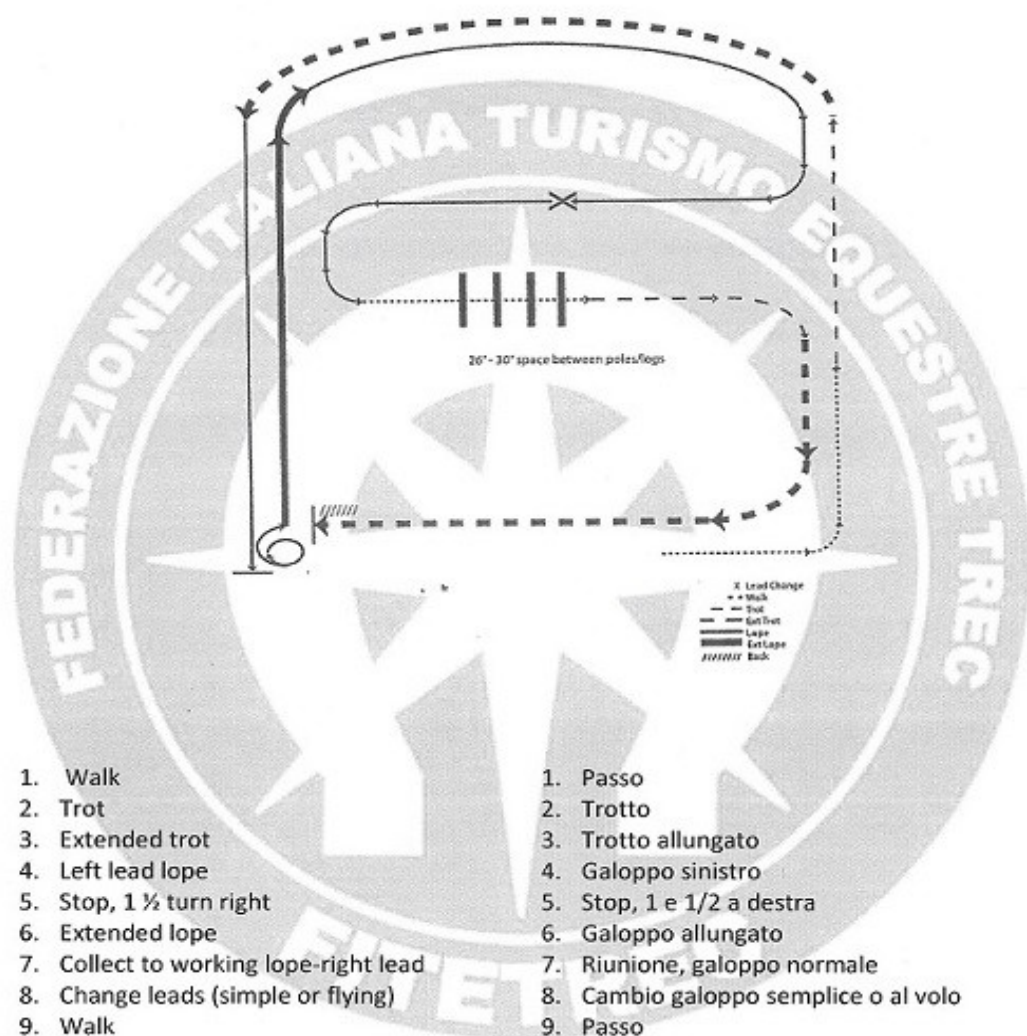

FITETREC - ANTE

Finale Nazionale Performance

RANCH RIDING

PATTERN #2

PRINCIPIANTI A1 YOUTH - A1 AMATEUR
NOVICE YOUTH -- NOVICE AMATEUR

1. Walk
2. Trot
3. Extended trot
4. Left lead lope
5. Stop, 1 ½ turn right
6. Extended lope
7. Collect to working lope-right lead
8. Change leads (simple or flying)
9. Walk
10. Walk over logs
11. Trot
12. Extended trot
13. Stop and back

1. Passo
2. Trotto
3. Trotto allungato
4. Galoppo sinistro
5. Stop, 1 e 1/2 a destra
6. Galoppo allungato
7. Riunione, galoppo normale
8. Cambio galoppo semplice o al volo
9. Passo
10. Passo sopra i pali
11. Trotto
12. Trotto allungato
13. Stop + back

FITETREC - ANTE

Finale Nazionale Performance

RANCH RIDING

PATTERN # 3

YOUTH - AMATEUR

Casale sul Sile (TV) 10-11-12 Novembre 2017

FITETREC - ANTE *Finale Nazionale Performance* ***RANCH RIDING*** ***PATTERN # 4*** ***OPEN -- SELECT***

1. Walk
2. Trot serpentine
3. Lope left lead around the end of the arena and then diagonally across the arena
4. Change leads (simple or flying) and
5. Lope on the right lead around end of the arena
6. Extend lope on the straight away and around corner to the center of the arena
7. Extend trot around corner of the arena
8. Collect to a trot
9. Trot over poles
10. Stop, do 360 degree turn each direction (either direction 1st) (L-R or R-L)
11. Walk, stop and back